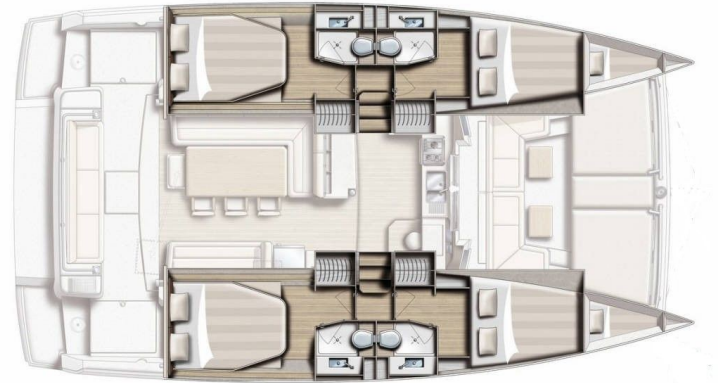

## Bali 4.1

Boat kind:	sailboat / sailing catamaran
Boat name:	GINEVRA
Manufacturer:	Bali Catamarans
Designer:	Olivier Poncin
Year built:	2019
Launched:	7
Length:	12.35 m (40.5 feet)
Beam / draught:	6.72 / 1.12 m
Cabins / berths:	4 / 10
Persons:	10
No. of toilets:	4
Showers:	4
Weight:	ca. 11,800 kg
Fuel tank:	400 ltr
Fresh water tank:	800 ltr
Holding tank:	160 ltr
Flag:	Italy
Hull colour:	white hull
Hull material:	GRP/polyester
Sail area:	81 m <sup>2</sup>
Main sail / fore sail:	48 / 33 m <sup>2</sup>
Steering:	steering wheel
Engine:	Yanmar 3JH5E-40 HP
Engine power:	2 x 40 hp (29 kW)
Fuel:	diesel
Propulsion:	sail drive
Other:	licence required

**Equipment**

one mast, Bosun's chair, electric winches, aluminium boom, fully battened main, jib, roller-furling jib, aft cabin, bow cabin, salon, single front seats, steering position on flybridge, rear entrance, CD, radio, mp3 player, cockpit speakers, bimini top, bathing ladder, guard rail, pulpit, gangway,